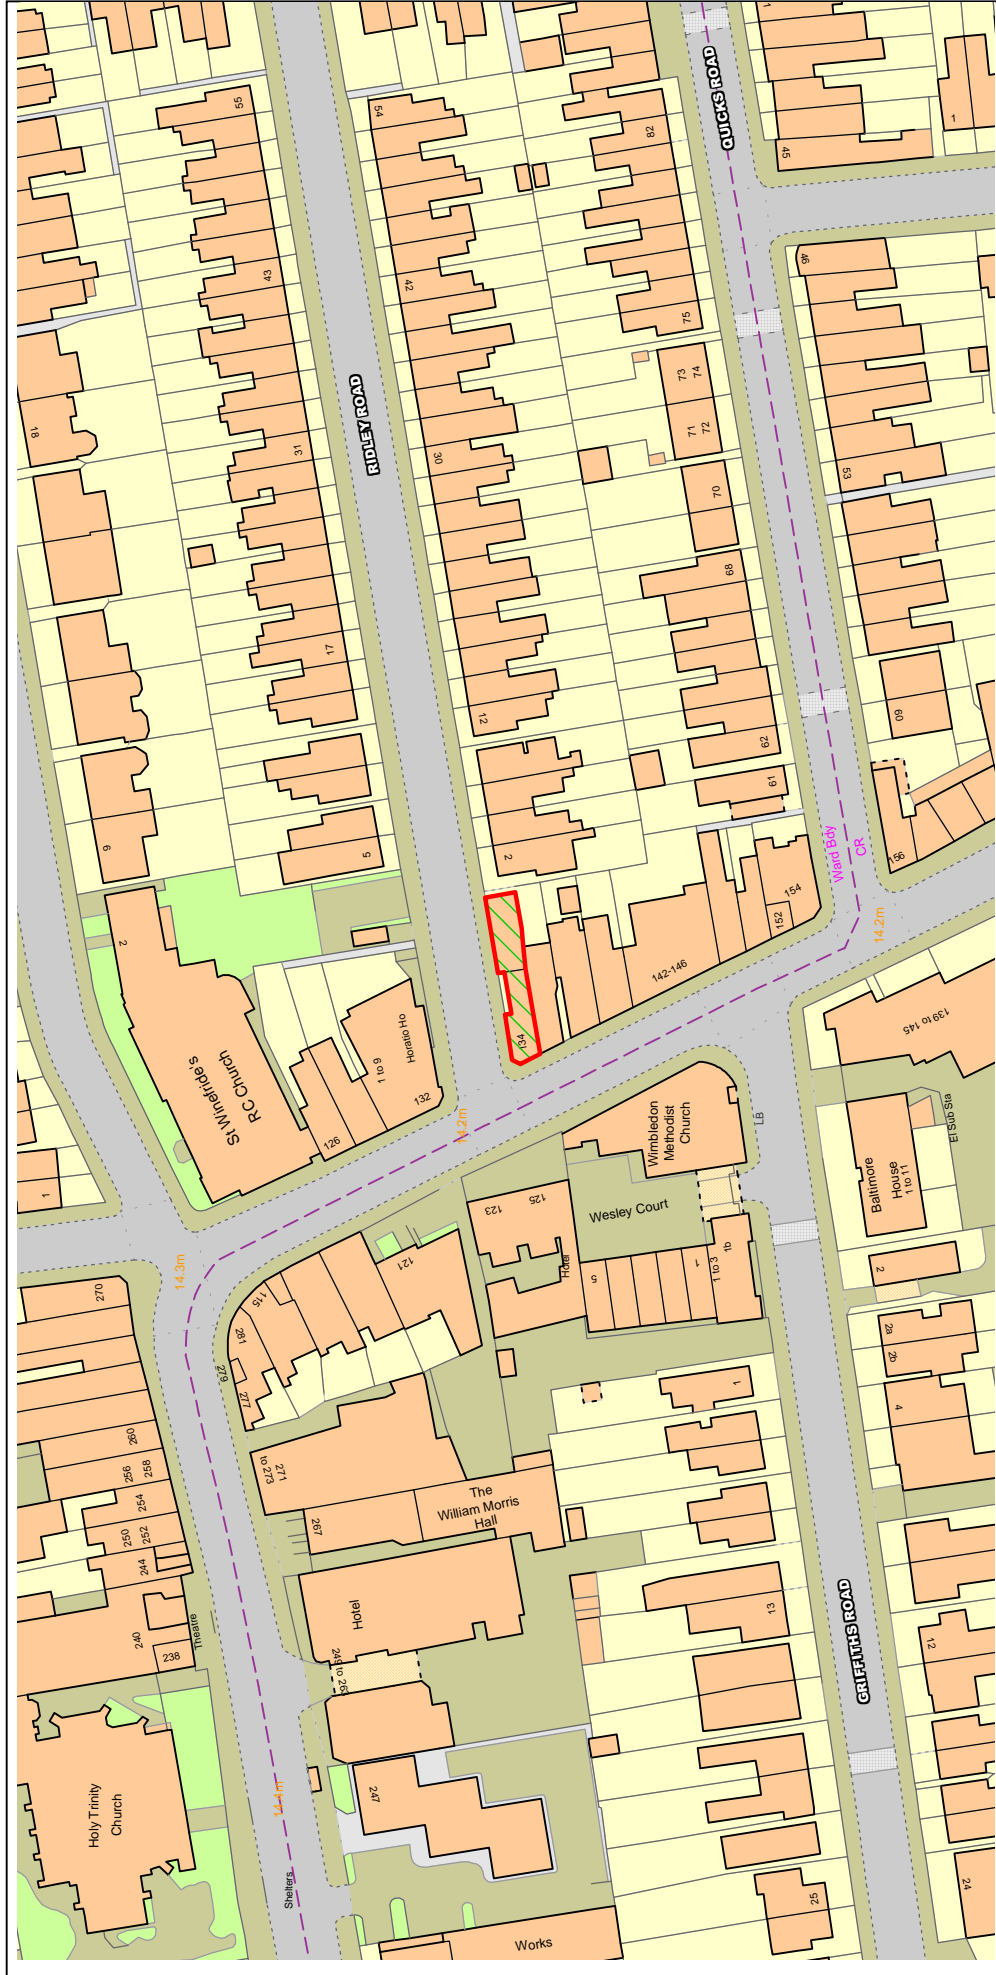

NORTHGATE SE GIS Print Template

Text Details **134 Merton Rd**

This material has been reproduced from Ordnance Survey digital map data with the permission of the controller of Her Majesty's Stationery Office, © Crown Copyright.